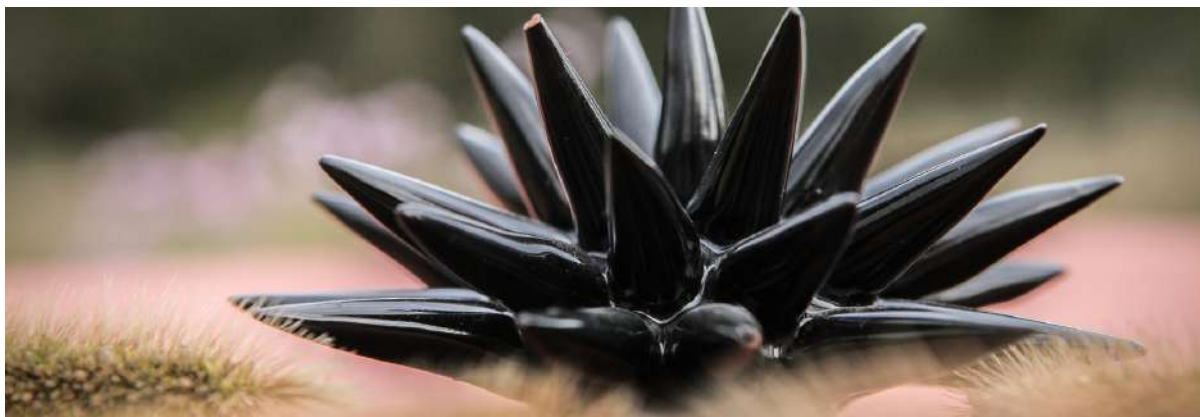

OURSIN

SEA URCHINS

Piquant et délicieux, notre oursin est un produit de haut artisanat sicilien. Épine après épine, il est façonné à la main. Cette décoration élégante et moderne nous rappelle les parfums de la mer sicilienne.

Il habillera aussi bien les environnements intérieurs qu'extérieurs. Chacun de ses détails feront de lui une pièce maitresse pour toutes les occasions : listes de mariage, idées cadeaux, marque place.

Maison Gala's sea urchins are delicate handmade Sicilian creations, their spines individually fashioned for a highly attractive result, their contemporary design chosen to conjure up the smells and sensations of the sea. Suitable for both indoor and outdoor use, these delightful objects combine finer detail with larger design features and are ideal for a variety of occasions (wedding presents, birthday or other gifts, place markers, etc.).